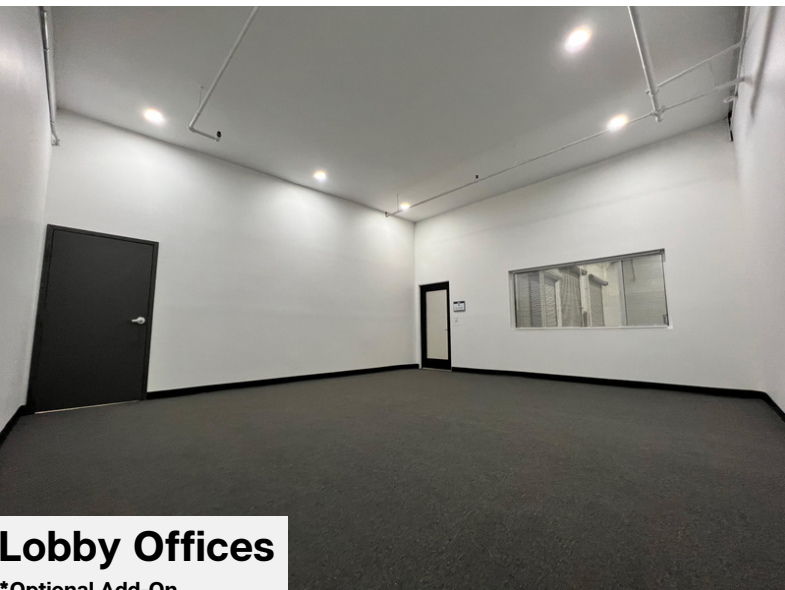

SirReel VICTORY Studios: Stage 3

Stage

Victory Studios: Stage 3

707 N Victory Blvd
Burbank, CA 91502

RATES:

12hr Pre-light/Shoot: **\$1,250**

12hr Build/Strike: **\$625**

*Overtime: **\$300/hr**

*All equipment from SirReel

INCLUDED:

- Creative Space: 41'x37'x19'x (1,517sqft)
- (2) Private Shared Lobby Restrooms
- Wi-Fi
- 1 Dumpster
- Parking: per request
- Stage Manager
- Private Loading Dock
- House Power

Victory Studios: Lobby Offices available as optional rental: (2) large office rooms (35'x20' & 18'x20')

Lobby Offices

*Optional Add-On

Lobby Offices

*Optional Add-On