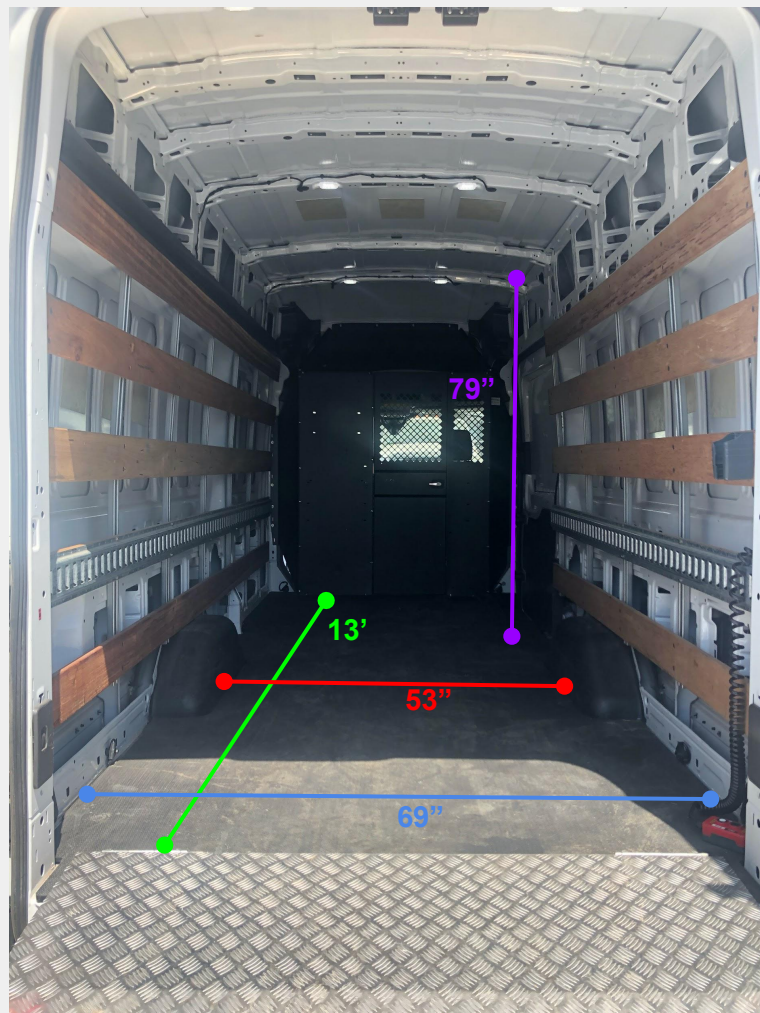

SirReel

Cargo van with Lift Gate

1 Sheet

Tommy Lift Gate: 5' w x 6' l | Capacity: 1300 lbs
Vehicle Length: 22' 2"
Vehicle Clearance: 9' 3"

Cargos #30-32
Cargos #37-40