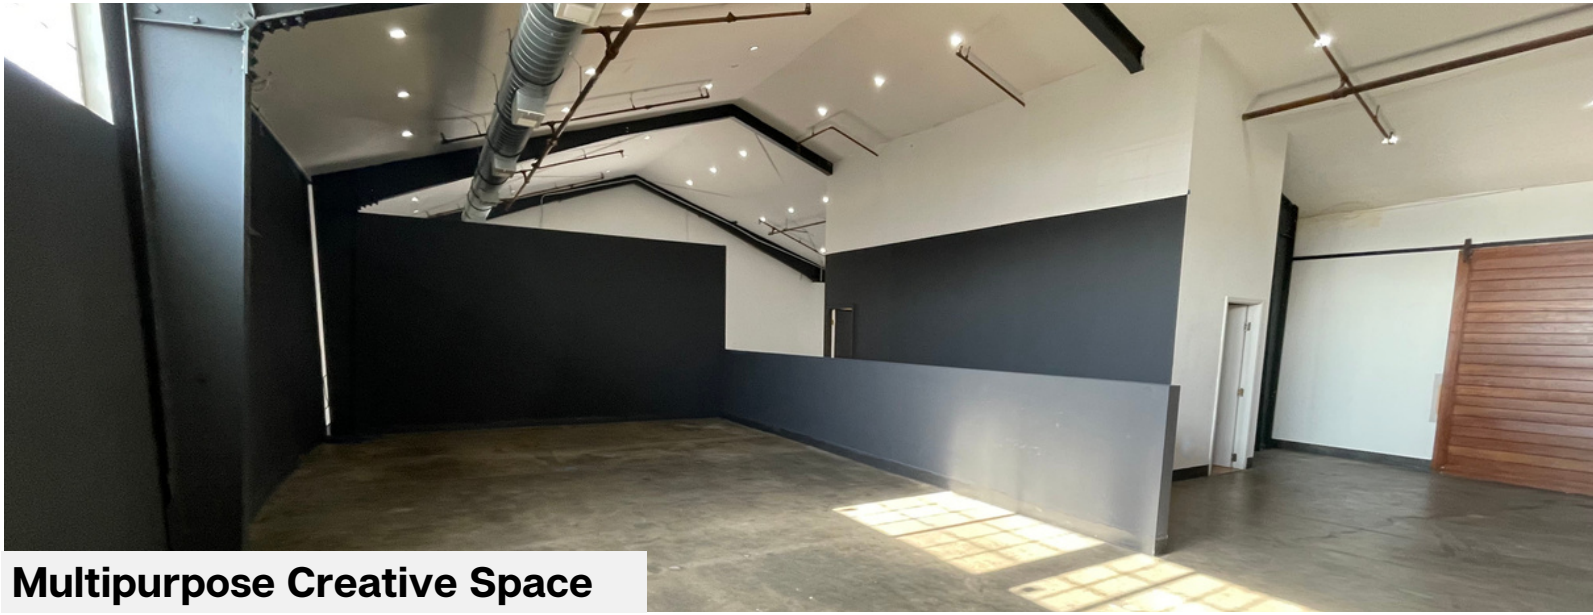

# SirReel VICTORY Studios: Stage 4

**Multipurpose Creative Space**

### INCLUDED:

- Private Building (4,000sqft)
- Multipurpose Creative Space
- (3) Office Rooms
- (2) Private Restrooms
- (2) Rollup Doors
- WiFi, AC, 1 Dumpster
- Parking: 18 spaces

---

Ideal for: Wardrobe Fittings, Pre-Production Meetings, Photoshoots, Small Video Shoots, Long-Term Rental Space