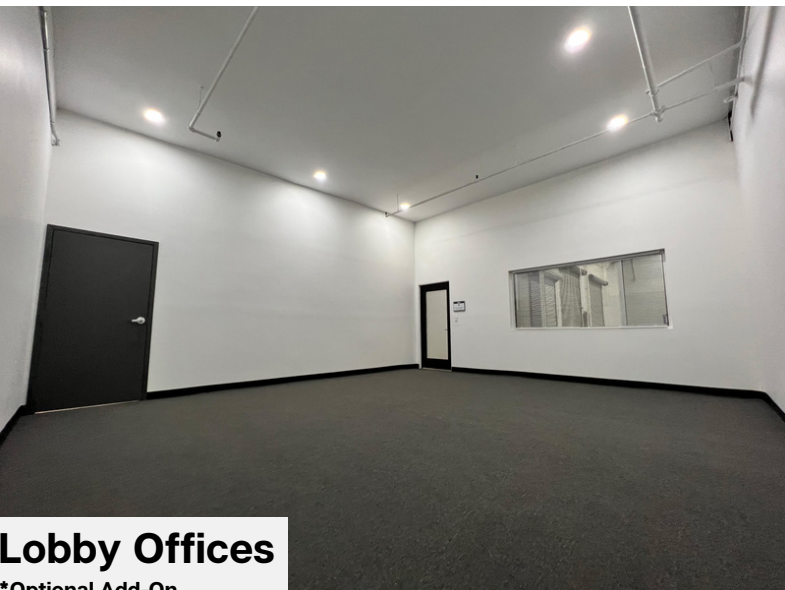

SirReel VICTORY Studios: Stage 3

Stage

Victory Studios: Stage 3

707 N Victory Blvd
Burbank, CA 91502

RATES:

12hr Pre-light/Shoot: **\$1,250**

12hr Build/Strike: **\$625**

*Overtime: **\$300/hr**

*All equipment from SirReel

INCLUDED:

- Creative Space: 41'x37'x40x (1,517sqft)
- (2) Private Shared Lobby Restrooms
- Wi-Fi
- 1 Dumpster
- Parking: per request
- Stage Manager
- Private Loading Dock
- House Power

Victory Studios: Lobby Offices available as optional rental: (2) large office rooms (35'x20' & 18'x20')

Lobby Offices

*Optional Add-On

Lobby Offices

*Optional Add-On