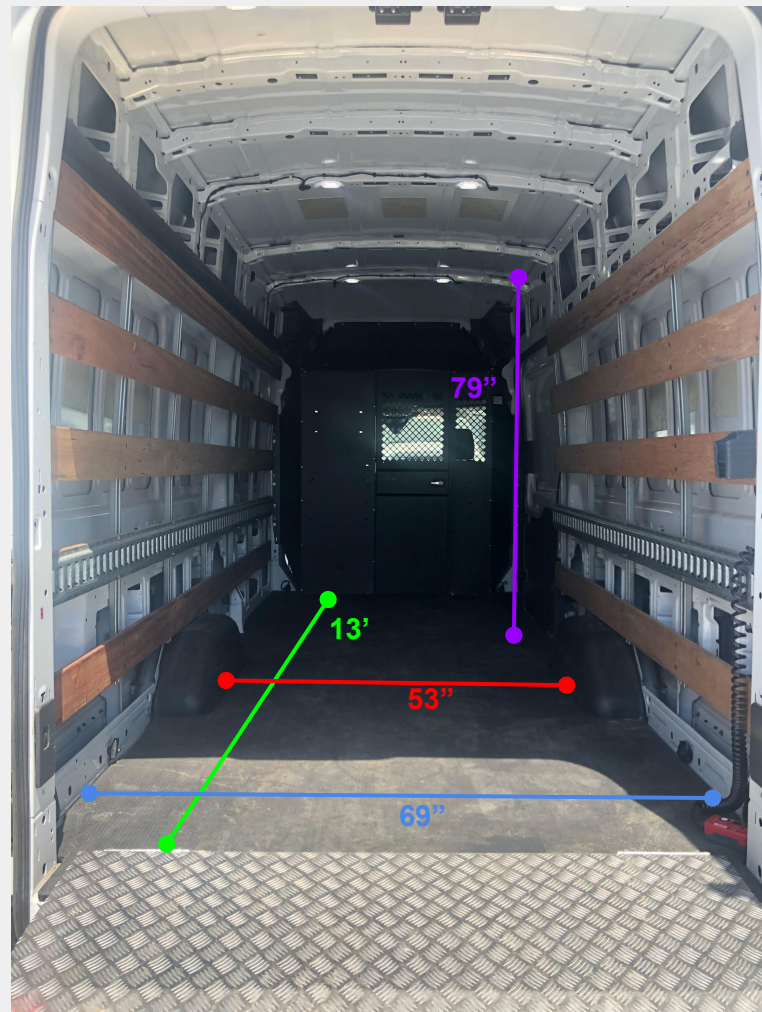

SirReel

Cargo van with Lift Gate

1 Sheet

Palfinger Lift Gate: 4' 7" w x 5' | Capacity: 1100 lbs
Vehicle Length: 22' 2"
Vehicle Clearance: 9' 4"

Cargos #33-36
Cargos #41-44