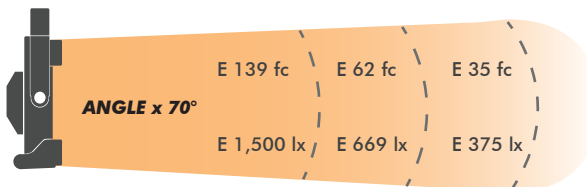

CineLight Studio 60® Long Throw LED PANEL

Neutral White

With Interchangeable Diffusion Softlight Panel

Accessories Included:

CineLight Production 120® SoftLIGHT LED PANEL

- Gel Frame G6CNT121
- 16 ft POWERCON AC Cable with Switch G6PLT041
- Stand Mount Spigot 5/8" G6FLT057
- 50° Egg Crate G6CNT131
- C-Clamp G6FLT262

CineLight Studio 120® Long Throw LED PANEL

- Gel Frame G6CNT121
- Interchangeable Diffusion Panel G6CNT124
- 16 ft POWERCON AC Cable without Switch G6CNT154
- Stand Mount Spigot 5/8" G6FLT057
- Safety Cable G6FLT059
- C-Clamp G6FLT262

Yoke Included in G6LCNT100

Yoke Included in G6LCNT105

Stand Mounting Bracket Included in G6LCNT110

Stand Mounting Bracket Included in G6LCNT129

Optional Accessories:

4 Leaf Barndoors Set G6CNT141

30° Light Control Honeycomb G6CNT137