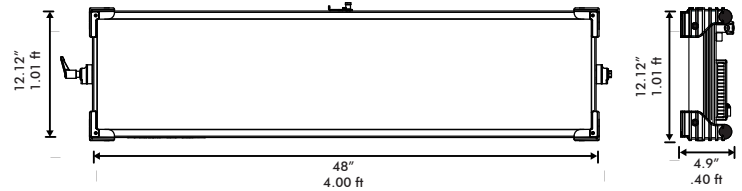

Studio Long Throw LED PANEL & Production SoftLIGHT LED PANEL
4 ft (120 cm) very high CRI/TLCI >97 color rendering indexes.
Constant Output Tunable DMX LED panels.

Model	CineLight Production 120® Tunable SoftLIGHT	CineLight Studio 120® Tunable Long Throw
Code with Yoke	G6LCNT100	G6LCNT105
Code with Stand Mounting Bracket	G6LCNT110	NA
Operation	90-240V - 50/60Hz	90-240V - 50/60Hz
Weight lb/kg	21.5/9.7	21.5/9.7
Electrical draw	1.79 (213 W) @120VAC	1.79 (213 W) @120VAC
Remote variable CCT	2700 K - 6500 K and 8 presets	2700 K - 6500 K and 8 presets
CRI		
Remote dimming control	Via DMX 0% - 100%	Via DMX 0% - 100%
Local dimming control	Digital Display 0% - 100%	Digital Display 0% - 100%

Technical specifications

- A very efficiency broadcast & cinema luminaire with High-Speed option
- Constant luminous output (2700-6500 K) of CCT with proprietary designed calibration curves
- Local LED digital display panel for manual control
- Remote DMX control assigns 2 channels, dimming and color temperature
- Preset button for custom configuration of color temperatures
- 2 High-Speed values for Tungsten and Daylight CCT
- Interchangeable diffusion panel
- **NEBULA®** reflective and diffusion chamber technology
- 50° LED intensifiers
- Integrated power supply

Photometric Data

ILLUMINANCE E Foot-Candles/lux