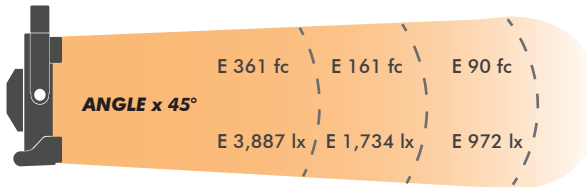

CineLight Studio 120® Long Throw LED PANEL

Neutral White

Without Interchangeable Diffusion Softlight Panel