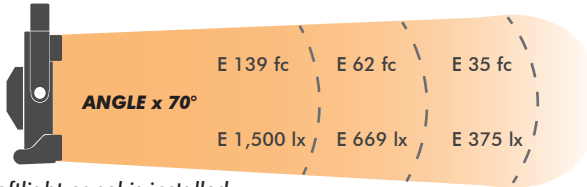

CineLight Production 120® SoftLIGHT LED PANEL

Neutral White

A fixed diffusion softlight panel is installed